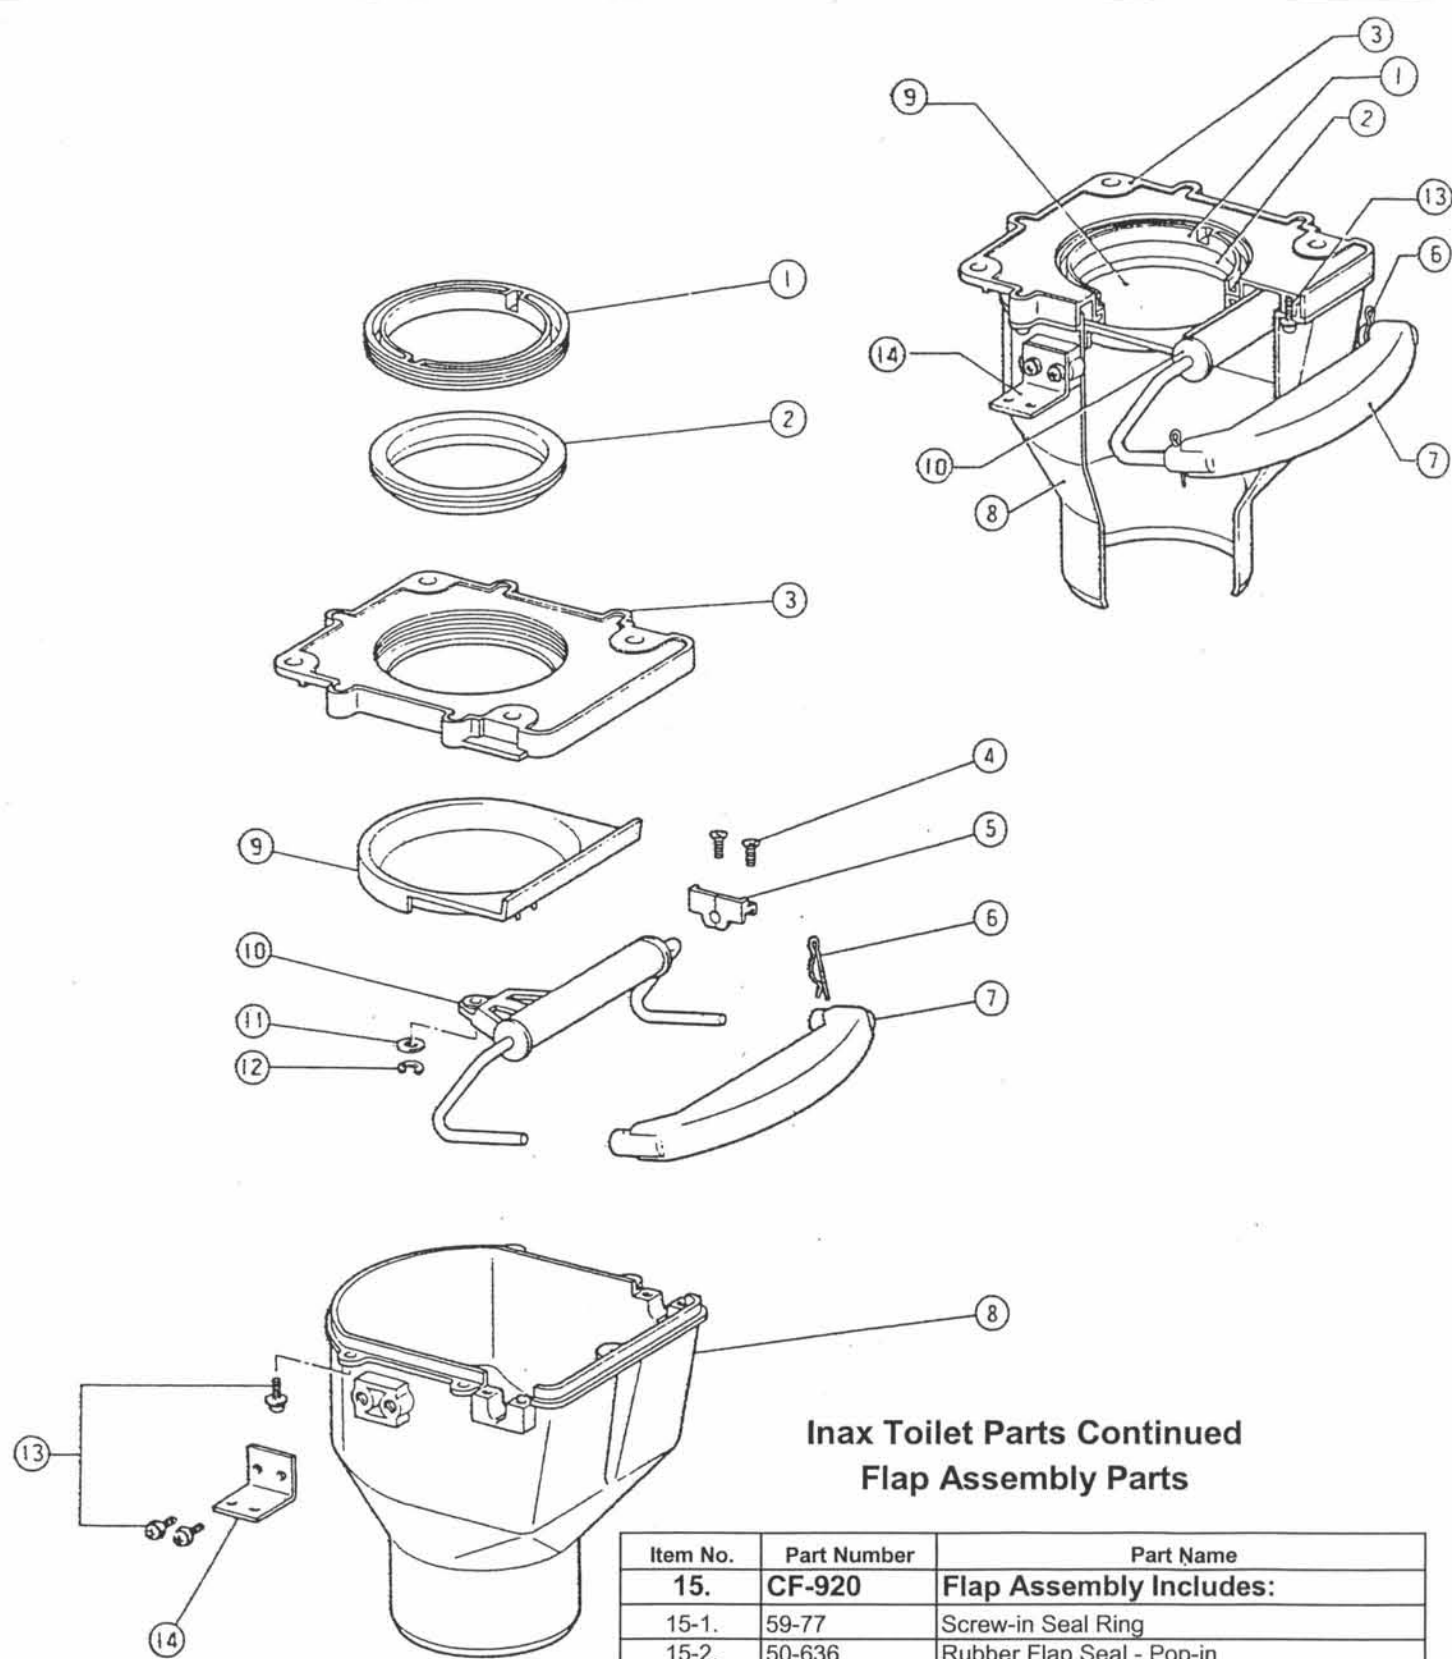

**Inax Toilet Parts**

Item No.	Part Number	Part Name	Item No.	Part Number	Part Name
1.	C-90U	Toilet Bowl	10.	A-175	Overflow Pipe - Chrome
2.	T-290U	Water Tank & Cover	11.	74-01-3	Overflow Floor Escutcheon
3.	TF-814G-A	Water Tank Mounting Bolt	12.	TF-490A	Operating Levers
4.	CF-6AKT	Toilet Seat - Inax	13.	A-1277	Cable Conduit
4a.	800TT	Toilet Seat - Bemis	14.	CF-930	Flap Cable Assembly
5.	TF-592B	Inlet Water Valve & Float	15.	CF-920	Flap Assembly (see next page)
5a.		Inlet Water Valve Float Only	16.	WG-90	Sticky Gasket - Flap Lid to Bowl
6.	TF-490C	Flush Ball Assembly	17.	41-216	Fixing Bolt - Flap Lid to Bowl
7.	50-628	Gasket - Toilet Tank to Bowl	18.	50-314	Mounting Gasket to Waste Pipe
8.	TF-75W-YR	Water Tank Drain Valve	19.	B-280	Wastepipe Support Ring
9.	A-174	In-tank Overflow Pipe	20.	KF-30D	Toilet Mounting Bolt

**Inax Toilet Parts Continued  
Flap Assembly Parts**

Item No.	Part Number	Part Name
<b>15.</b>	<b>CF-920</b>	<b>Flap Assembly Includes:</b>
15-1.	59-77	Screw-in Seal Ring
15-2.	50-636	Rubber Flap Seal - Pop-in
15-3.	75-111	Flap Lid w/o screws
15-3a.	A-1010	Flap Lid w/ screws, seal and retainer ring
15-4.	41-212	Screws for Flap Arm Bracket
15-5.	35-42	Flap Arm Bracket
15-6.	64-51	Clip for Flap Weight
15-7.	75-112	Flap Weight
15-8.	B-472	Flap Box
15-9.	66-20	Toilet Flap
15-10.	73-46	Flap Weight Arms
15-11.	18-236	Flap Retaining Washer
15-12.	72-35	Flap Retaining Clip
15-13.	41-213	Screws - Cable Bracket (2); Flap Lid (6)
15-14.	36-96	Cable Bracket